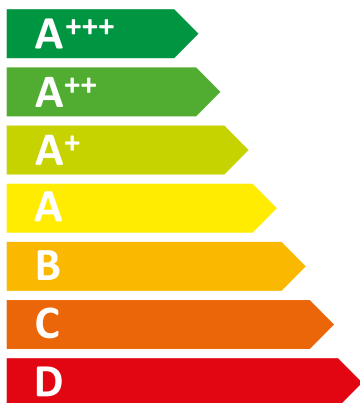

ENERGY

E.C.A.

CONFEO PREMIX 30 kW HST

A

50 dB

30 kW